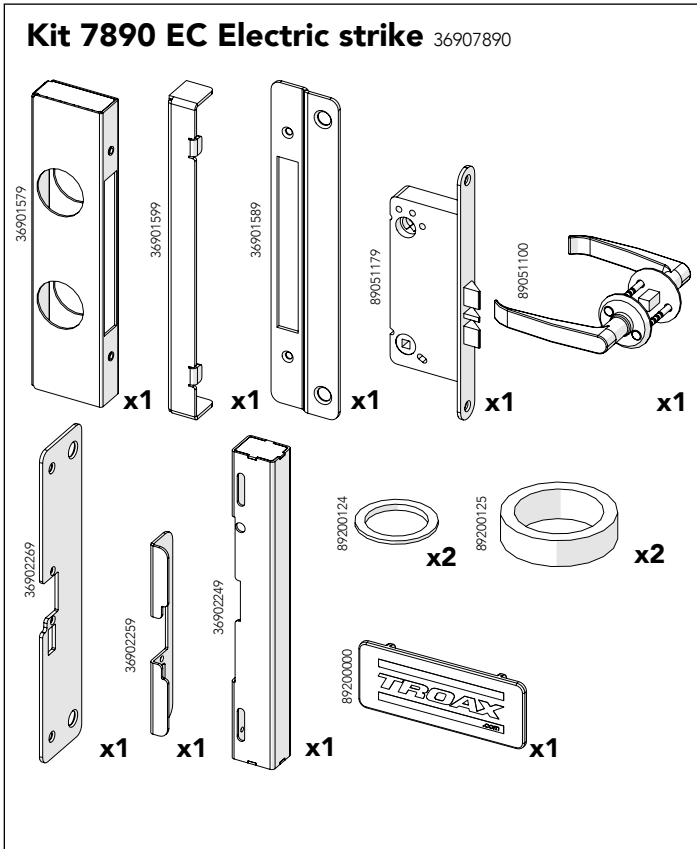

ASSEMBLY INSTRUCTION
– JUST FOLLOW ME

HINGED DOOR ELECTRIC STRIKE AC

KIT 36907890, 36907900

Hinged door with electric strike AC

Art no: 88754708 ver.003

**Bag for
kit 7890**

**Bag for
kit 7890**

**Bag for
kit 7890**

Art no: 88754708 ver.003

**Kit UXP
Swing door**

6

13mm

Art no: 88754708 ver.003

**Kit UXP
Swing door**

M8x35

M8

7

13mm

5 mm