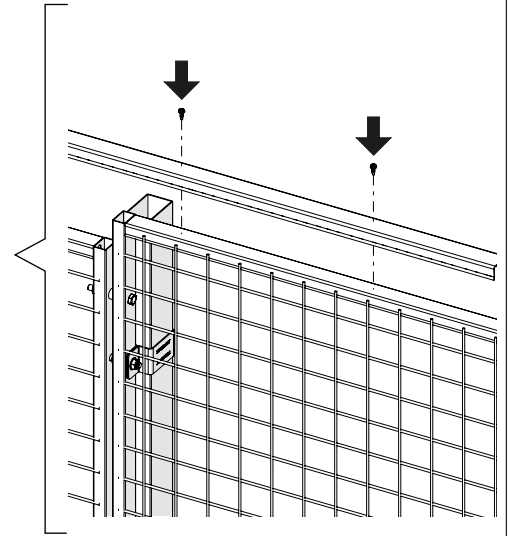

**Kit UXP
Swing door**