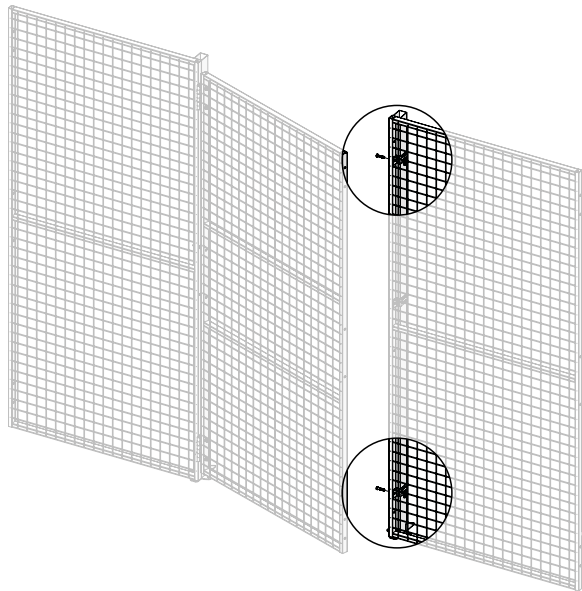

ASSEMBLY INSTRUCTION
– JUST FOLLOW ME

HINGED DOOR ELECTRIC STRIKE AC

KIT 36907890, 36907900

Hinged door with electric strike AC

Art no: 88754708 ver.003

**Bag for
kit 7890**

**Bag for
kit 7890**

**Bag for
kit 7890**

Art no: 88754708 ver.003

**Kit UXP
Swing door**

6

13mm

Art no: 88754708 ver.003

**Kit UXP
Swing door**

M8x35

M8

7

13mm

5 mm