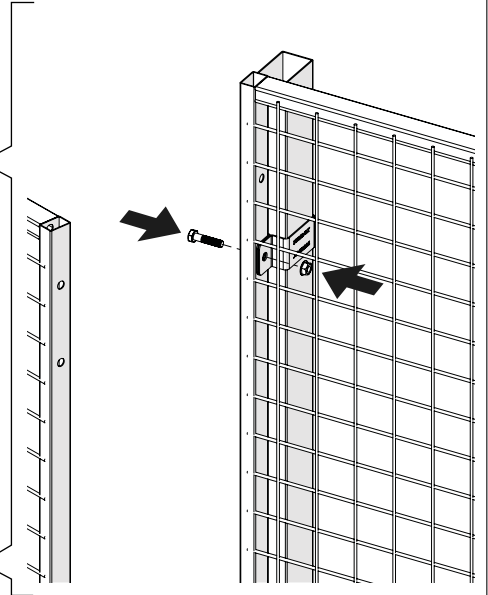

ASSEMBLY INSTRUCTION
– JUST FOLLOW ME

HINGED DOOR ELECTRIC STRIKE AC

KIT 36907890, 36907900

Hinged door with electric strike AC

Art no: 88754708 ver.003

**Bag for
kit 7890**

**Bag for
kit 7890**

**Bag for
kit 7890**