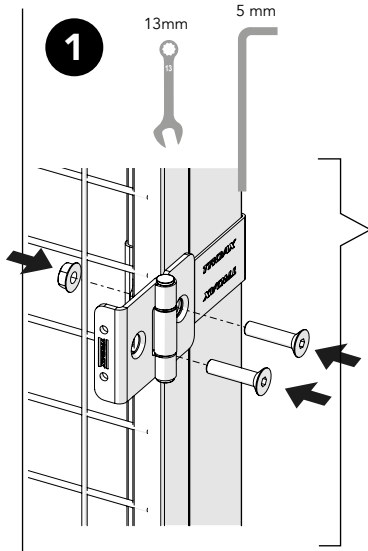

ASSEMBLY INSTRUCTION
– JUST FOLLOW ME

HINGED DOOR ELECTRIC STRIKE AC

KIT 36907890, 36907900

Hinged door with electric strike AC

Art no: 88754708 ver.003

**Bag for
kit 7890**

**Bag for
kit 7890**

**Bag for
kit 7890**

Art no: 88754708 ver.003

**Kit UXP
Swing door**

6

13mm

Art no: 88754708 ver.003

**Kit UXP
Swing door**

M8x35

M8

7

13mm

5 mm