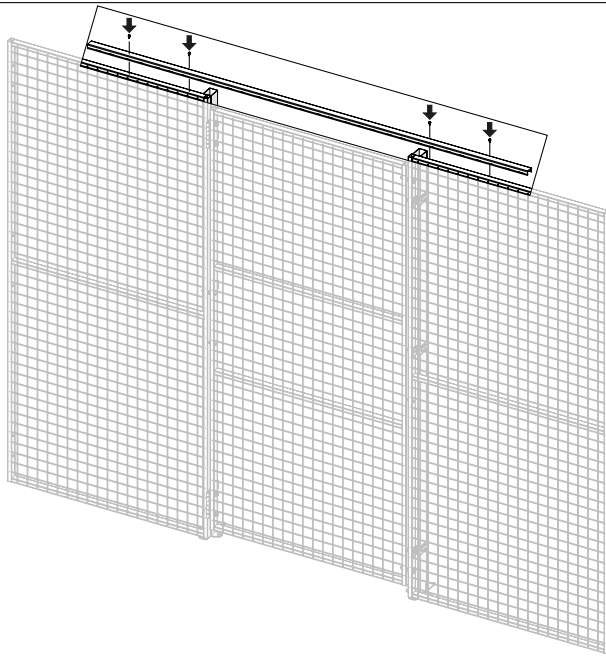

ASSEMBLY INSTRUCTION
– JUST FOLLOW ME

HINGED DOOR ELECTRIC STRIKE AC

KIT 36907890, 36907900

Hinged door with electric strike AC

Art no: 88754708 ver.003

**Bag for
kit 7890**

**Bag for
kit 7890**

**Bag for
kit 7890**

Art no: 88754708 ver.003

**Kit UXP
Swing door**

6

13mm

Art no: 88754708 ver.003

**Kit UXP
Swing door**

M8x35

M8

7

13mm

5 mm