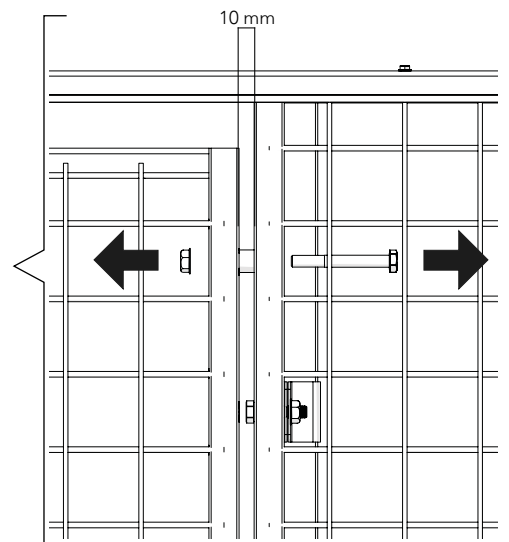

ASSEMBLY INSTRUCTION
– JUST FOLLOW ME

HINGED DOOR ELECTRIC STRIKE AC

KIT 36907890, 36907900

Hinged door with electric strike AC

Art no: 88754708 ver.003

**Bag for
kit 7890**

**Bag for
kit 7890**

**Bag for
kit 7890**

Art no: 88754708 ver.003

**Kit UXP
Swing door**

6

13mm

Art no: 88754708 ver.003

**Kit UXP
Swing door**

M8x35

M8

7

13mm

5 mm