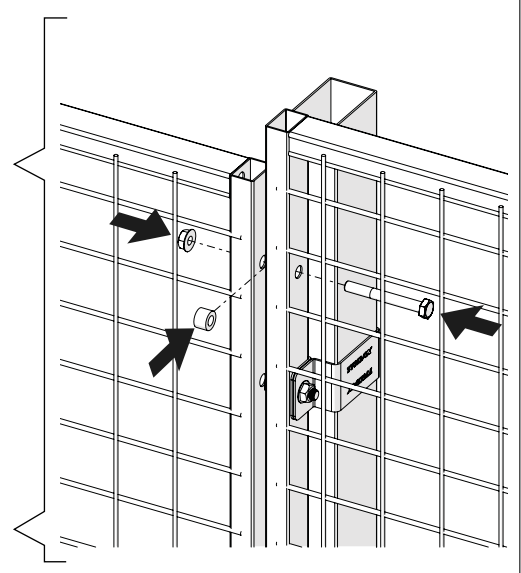

ASSEMBLY INSTRUCTION
– JUST FOLLOW ME

HINGED DOOR ELECTRIC STRIKE AC

KIT 36907890, 36907900

Hinged door with electric strike AC

Art no: 88754708 ver.003

**Bag for
kit 7890**

**Bag for
kit 7890**

**Bag for
kit 7890**