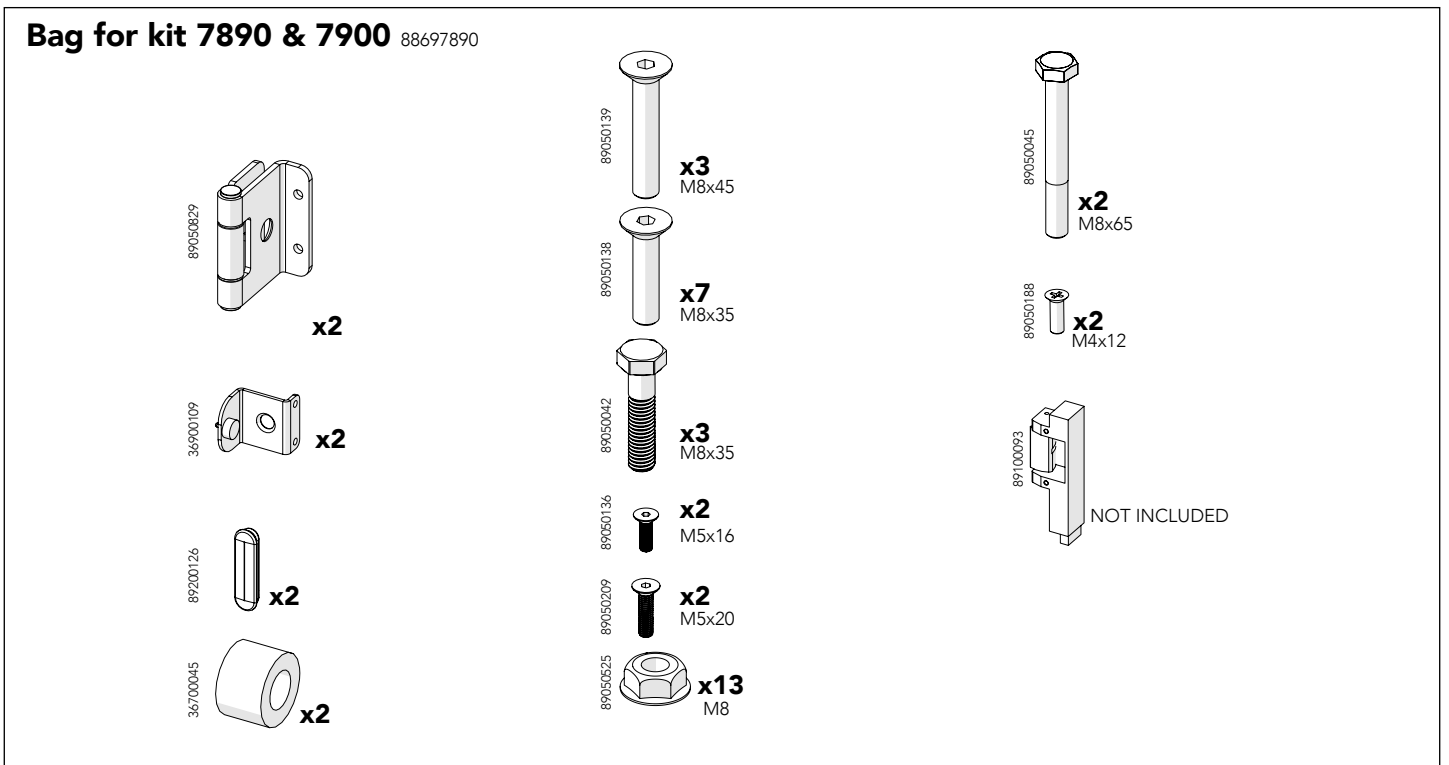

ASSEMBLY INSTRUCTION
– JUST FOLLOW ME

HINGED DOOR ELECTRIC STRIKE AC

KIT 36907890, 36907900

Hinged door with electric strike AC

Art no: 88754708 ver.003

**Bag for
kit 7890**

**Bag for
kit 7890**

**Bag for
kit 7890**

Art no: 88754708 ver.003

**Kit UXP
Swing door**

6

13mm

Art no: 88754708 ver.003

**Kit UXP
Swing door**

M8x35

M8

7

13mm

5 mm