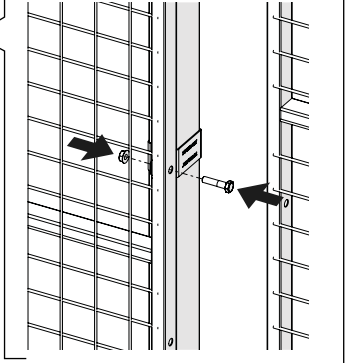

ASSEMBLY INSTRUCTION
– JUST FOLLOW ME

HINGED DOOR ELECTRIC STRIKE AC

KIT 36907890, 36907900

Hinged door with electric strike AC

Art no: 88754708 ver.003

**Bag for
kit 7890**

**Bag for
kit 7890**

**Bag for
kit 7890**