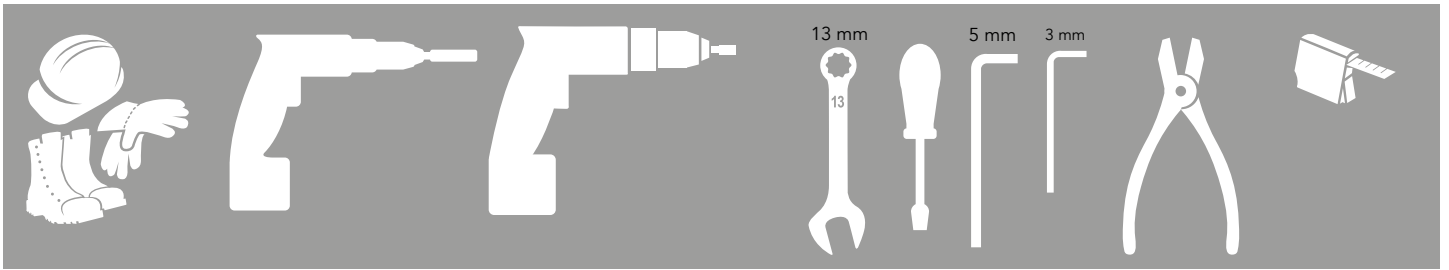

ASSEMBLY INSTRUCTION
– JUST FOLLOW ME

HINGED DOOR ELECTRIC STRIKE AC

KIT 36907890, 36907900

Hinged door with electric strike AC

Art no: 88754708 ver.003

**Bag for
kit 7890**

**Bag for
kit 7890**

**Bag for
kit 7890**