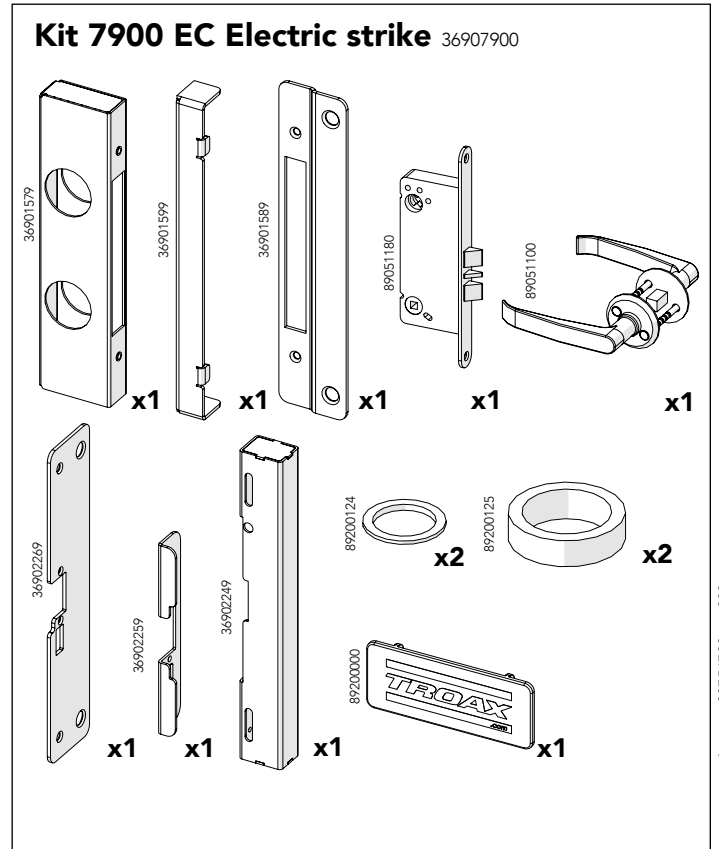

ASSEMBLY INSTRUCTION
– JUST FOLLOW ME

HINGED DOOR ELECTRIC STRIKE AC

KIT 36907890, 36907900

Hinged door with electric strike AC

Art no: 88754708 ver.003

**Bag for
kit 7890**

**Bag for
kit 7890**

**Bag for
kit 7890**

Art no: 88754708 ver.003

**Kit UXP
Swing door**

6

13mm

Art no: 88754708 ver.003

**Kit UXP
Swing door**

M8x35

M8

7

13mm

5 mm