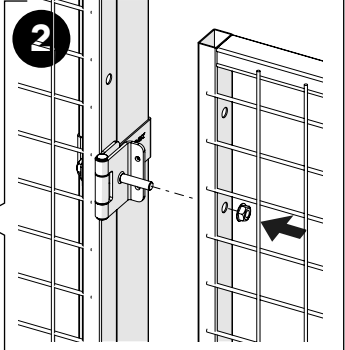

ASSEMBLY INSTRUCTION
– JUST FOLLOW ME

HINGED DOOR ELECTRIC STRIKE AC

KIT 36907890, 36907900

Hinged door with electric strike AC

Art no: 88754708 ver.003

**Bag for
kit 7890**

**Bag for
kit 7890**

**Bag for
kit 7890**