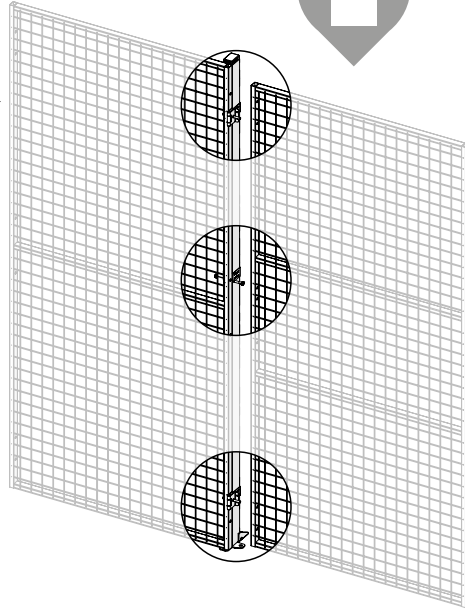

ASSEMBLY INSTRUCTION
– JUST FOLLOW ME

HINGED DOOR ELECTRIC STRIKE AC

KIT 36907890, 36907900

Hinged door with electric strike AC

Art no: 88754708 ver.003

**Bag for
kit 7890**

**Bag for
kit 7890**

**Bag for
kit 7890**

Art no: 88754708 ver.003

**Kit UXP
Swing door**

6

13mm

Art no: 88754708 ver.003

**Kit UXP
Swing door**

M8x35

M8

7

13mm

5 mm