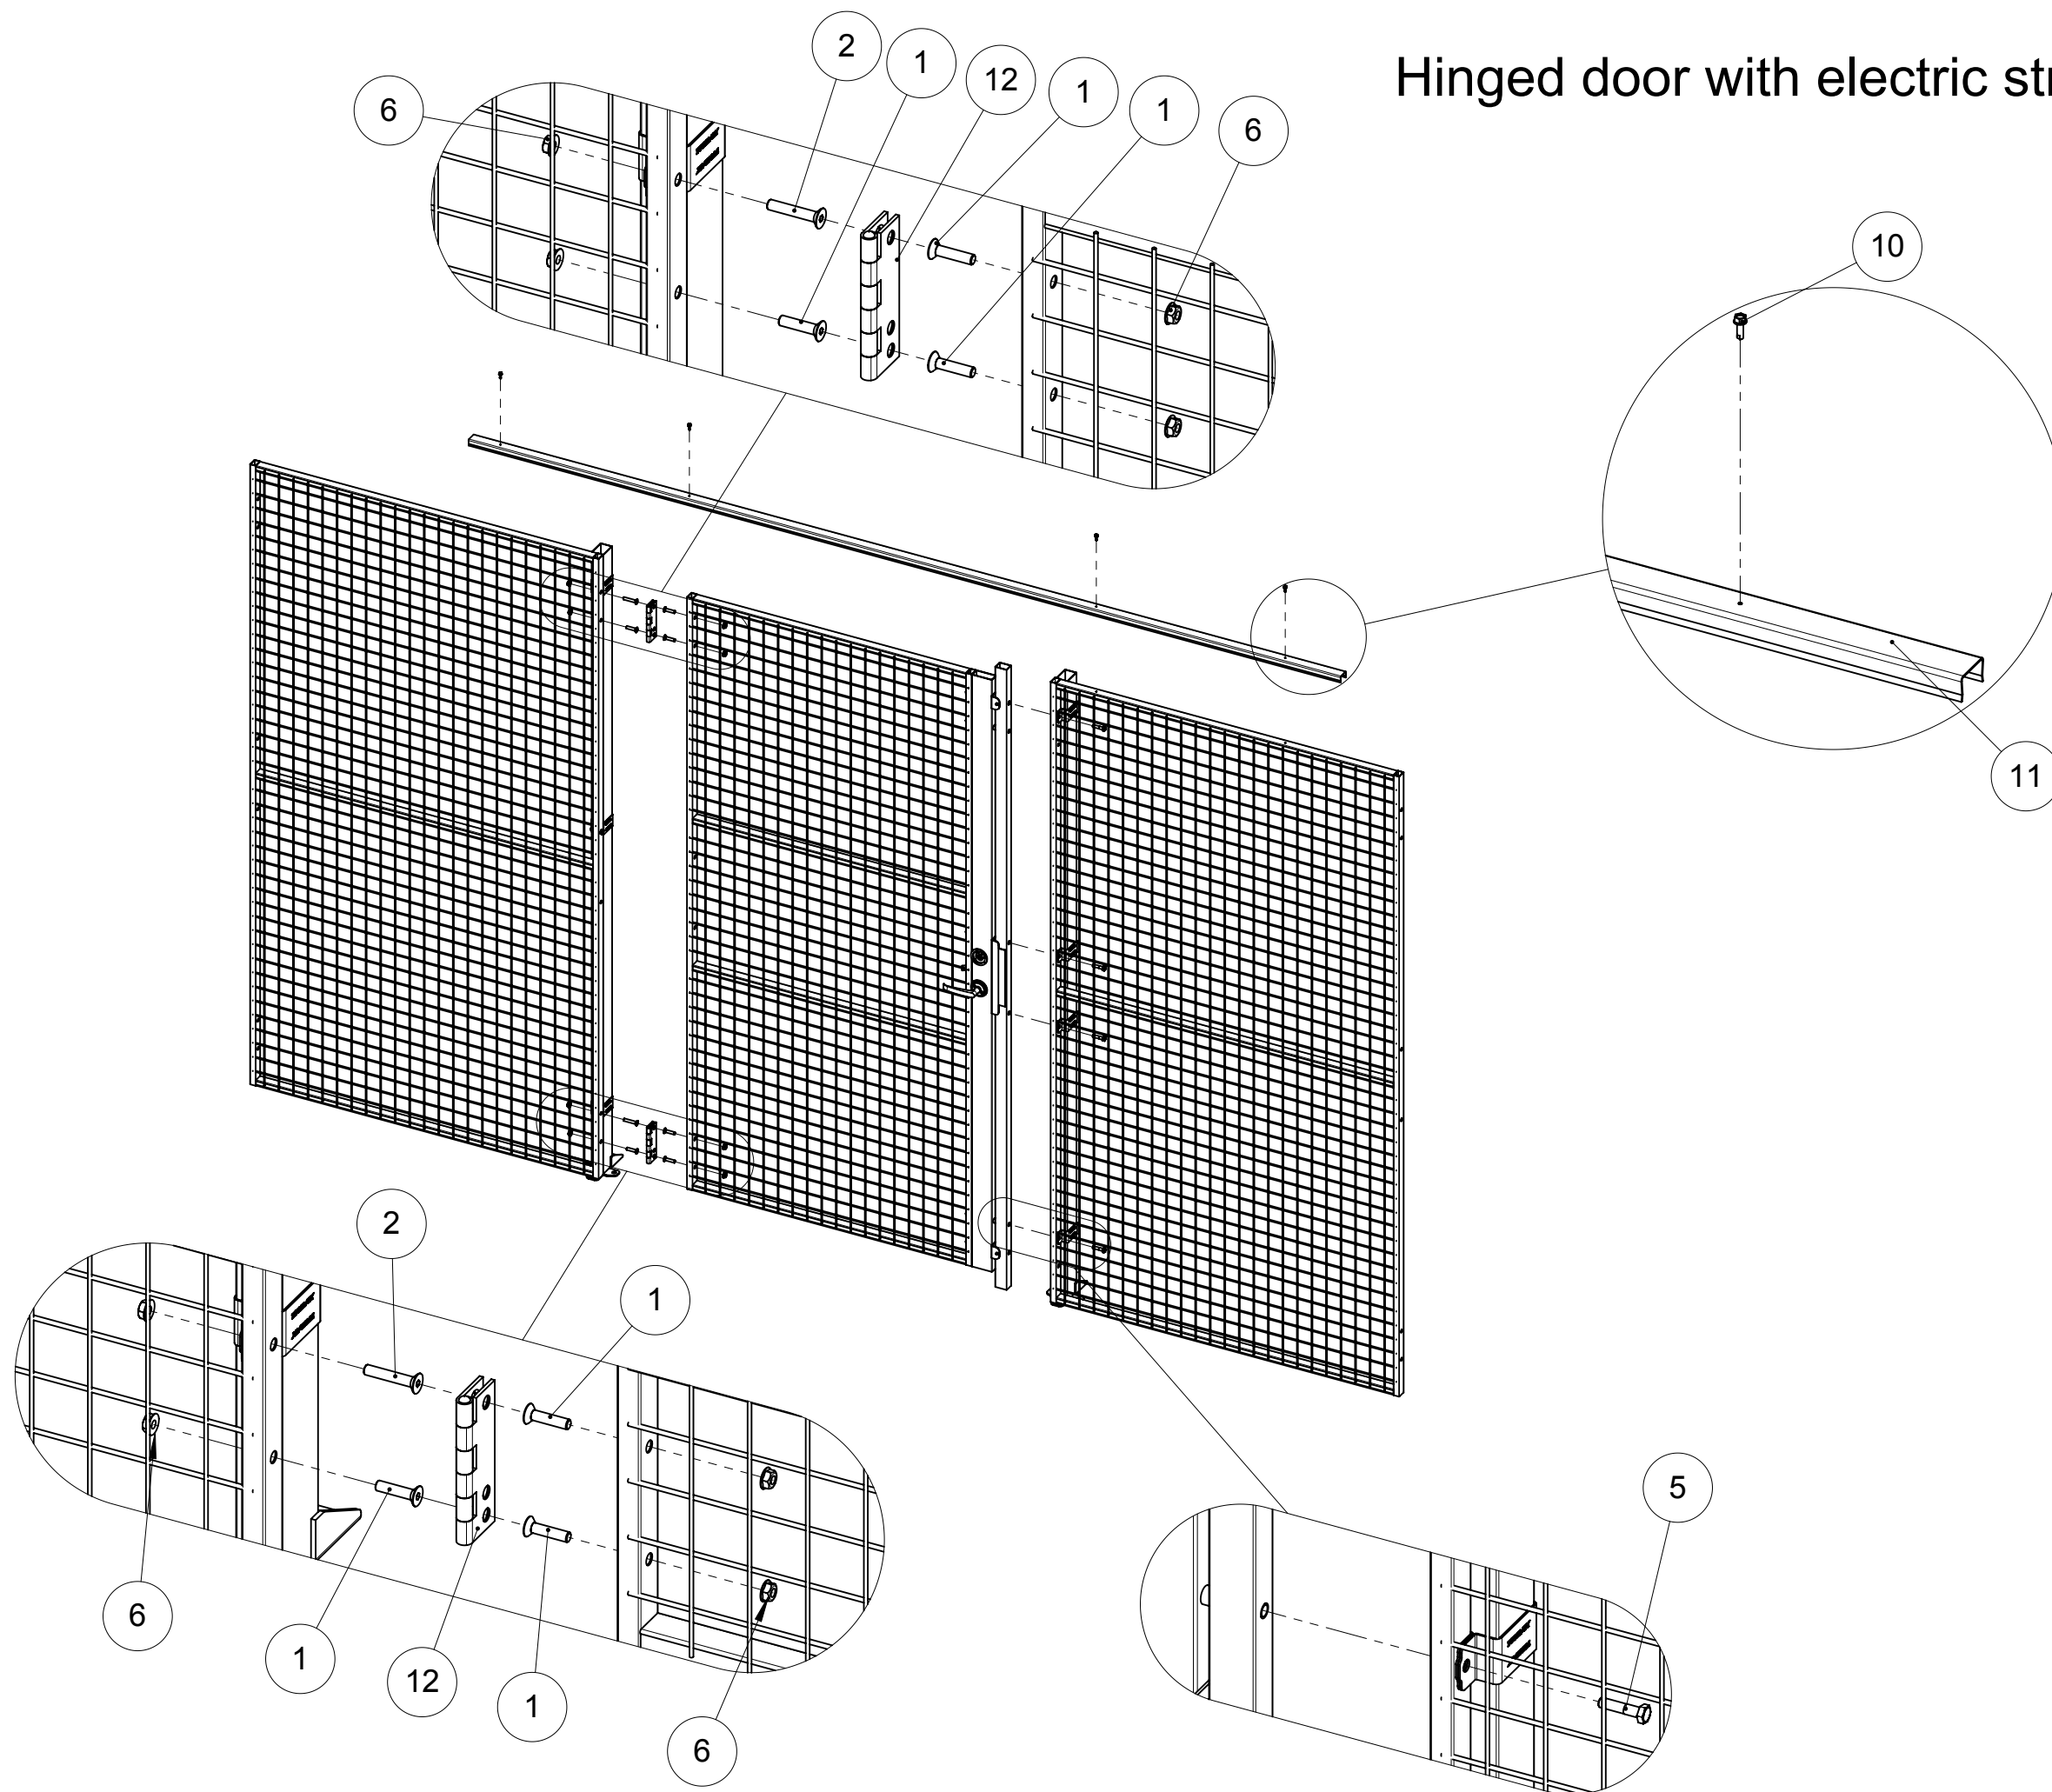

Hinged door with electric strike ASSA

Follow Me

Kit 7780 / 7790

(left) (right)

Pos	Description	Art.no
1	Screw MF6S M8x35 Din 7991	89050138
2	Screw MF6S 5X16	89050136
3	Bolt M6S M8x35	89050042
4	Door stop w. bumper MHL	36900109
5	Str. plate tube ASSA el.	36700630
6	Lock ASSA Evo 222/50 L	89051179
7	Angle ASSA electric	36700055
8	Strikes for ASSA 570/571	36700054
9	Locking tube AC L=2100 hinged	36701110
10	Electrical strikes ASSA 570	89100093
11	Spacer 85x22x3	36700057
12	Screw MF6S 4X16	89050011
13	Screw MF6S M8x16	89050109
14	Spacer 15x10	36700045
15	Screw M8x110 M6S	89050058

SmarTeam ID: 00046664

Article no.: 88754496 0.2

www.troax.com

Hinged door with electric strike ASSA

Follow Me

Kit 7780 / 7790

(left) (right)

SmarTeam ID: 00046664

Article no.: 88754496 0.2

www.troax.com

Pos	Description	Art.no
1	Screw MF6S M8x35 Din 7991	89050138
2	Screw MF6S M8x45	89050139
5	Bolt M6S M8x35	89050042
6	Nut M8 Tensifl.Din 6923	89050525
10	Screw Ø4,8x16	89050083
11	U-profile 30x20x3000 galv.	21500108
12	Hinge Fensing fzb	89050759