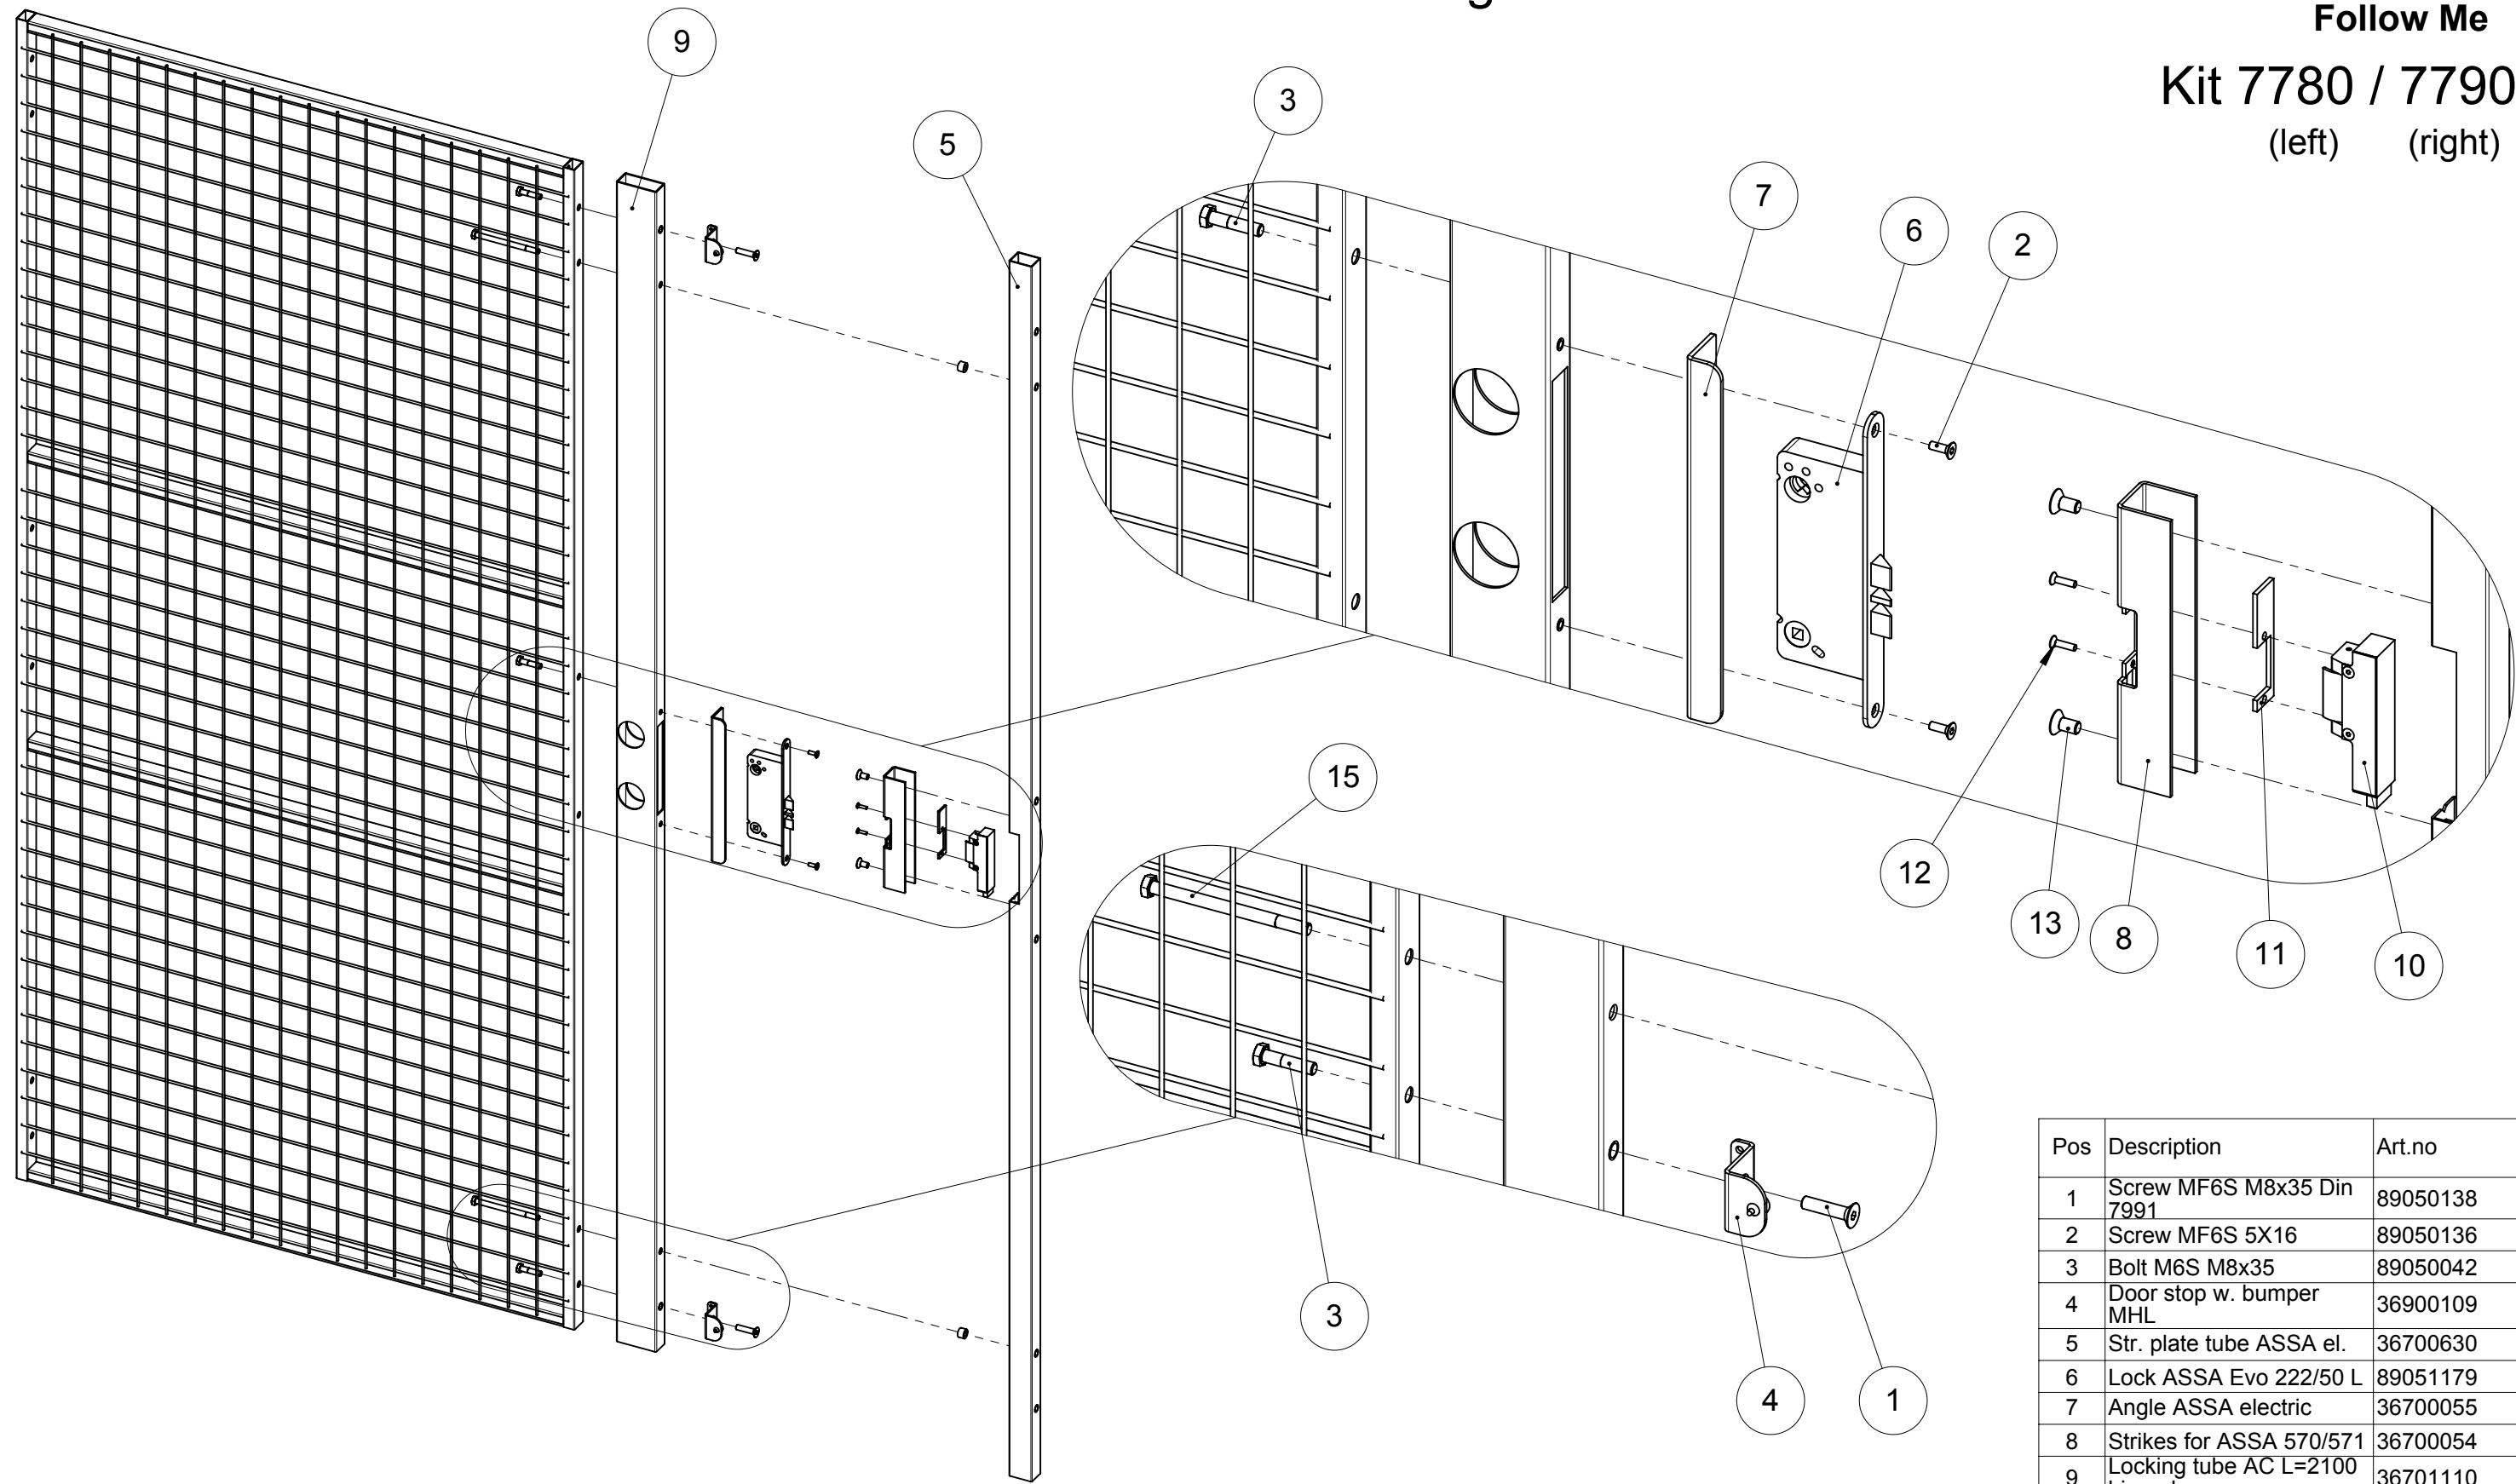

Hinged door with electric strike ASSA

Follow Me

Kit 7780 / 7790

(left) (right)

Pos	Description	Art.no
1	Screw MF6S M8x35 Din 7991	89050138
2	Screw MF6S 5X16	89050136
3	Bolt M6S M8x35	89050042
4	Door stop w. bumper MHL	36900109
5	Str. plate tube ASSA el.	36700630
6	Lock ASSA Evo 222/50 L	89051179
7	Angle ASSA electric	36700055
8	Strikes for ASSA 570/571	36700054
9	Locking tube AC L=2100 hinged	36701110
10	Electrical strikes ASSA 570	89100093
11	Spacer 85x22x3	36700057
12	Screw MF6S 4X16	89050011
13	Screw MF6S M8x16	89050109
14	Spacer 15x10	36700045
15	Screw M8x110 M6S	89050058

SmarTeam ID: 00046664

Article no.: 88754496 0.2

www.troax.com

Hinged door with electric strike ASSA

Follow Me

Kit 7780 / 7790

(left) (right)

SmarTeam ID: 00046664

Article no.: 88754496 0.2

www.troax.com

Pos	Description	Art.no
1	Screw MF6S M8x35 Din 7991	89050138
2	Screw MF6S M8x45	89050139
5	Bolt M6S M8x35	89050042
6	Nut M8 Tensifl.Din 6923	89050525
10	Screw Ø4,8x16	89050083
11	U-profile 30x20x3000 galv.	21500108
12	Hinge Fensing fzb	89050759

Hinged door with electric strike ASSA

Kit 7780 / 7790
(left) (right)