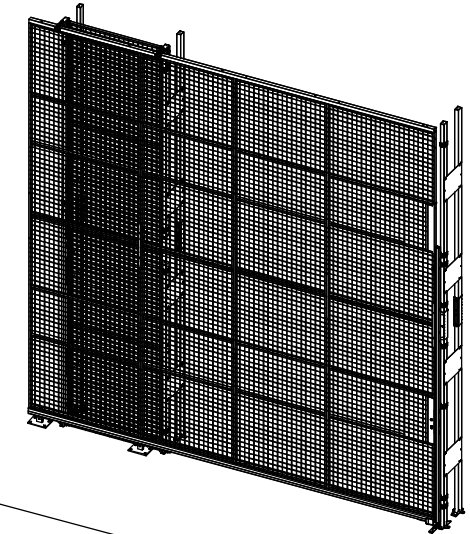

Linear slide door Caelum Door height 4.4m

TROAX
Follow Me

Cylinder

Padlock

Pos	Description	Art.no
1	Tube 60x40x1,5x2200	36500650
2	Support 350x260	36700109
3	Bracket extension	36700389
4	Str. p. tube 3000 ASSA/Euro	36700590
5	Tube 30x20 L=3000 End sh.	36001070
6	Washer 26x9x3 eccentric	89050290
7	Junction profile UX L=490	36500788

Linear slide door Caelum Door height 3m

TROAX
Follow Me

Cylinder

Padlock

Pos	Description	Art.no
1	Support For post	39202410
2	Str. p. tube 3000 ASSA/Euro	36700590
3	Sec.plate padlock UX short	26510519
4	Tube 30x20 L=3000 End sh.	36001070
5	Washer 26x9x3 eccentric	89050290
6	Junction profile UX L=490	36500788