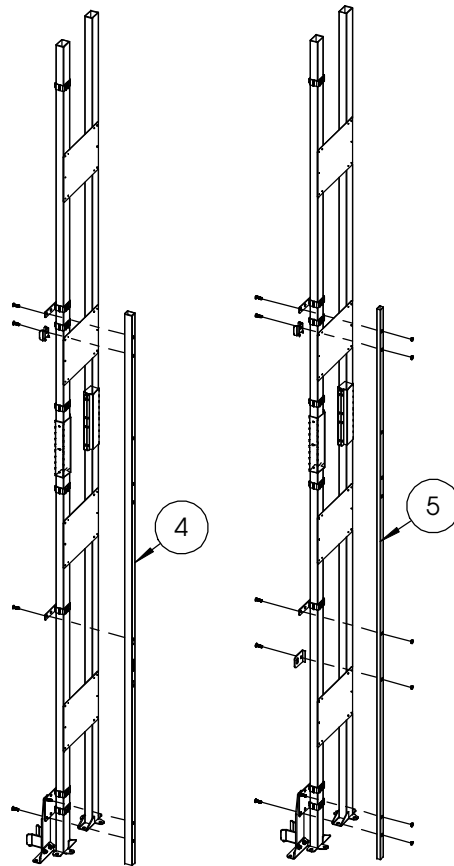

Linear slide door Caelum Door height 4.4m

TROAX
Follow Me

Cylinder

Padlock

Pos	Description	Art.no
1	Tube 60x40x1,5x2200	36500650
2	Support 350x260	36700109
3	Bracket extension	36700389
4	Str. p. tube 3000 ASSA/Euro	36700590
5	Tube 30x20 L=3000 End sh.	36001070
6	Washer 26x9x3 eccentric	89050290
7	Junction profile UX L=490	36500788

Linear slide door Caelum Door height 3m

TROAX
Follow Me

Cylinder

Padlock

Pos	Description	Art.no
1	Support For post	39202410
2	Str. p. tube 3000 ASSA/Euro	36700590
3	Sec.plate padlock UX short	26510519
4	Tube 30x20 L=3000 End sh.	36001070
5	Washer 26x9x3 eccentric	89050290
6	Junction profile UX L=490	36500788