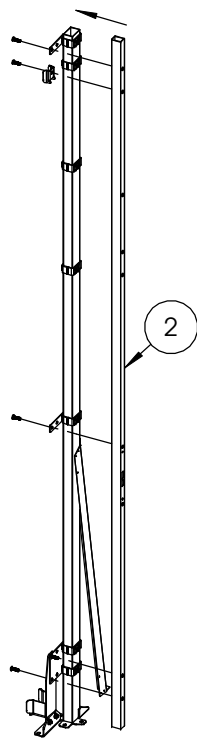

Linear slide door Caelum Door height 4.4m

TROAX
Follow Me

Cylinder

Padlock

Pos	Description	Art.no
1	Tube 60x40x1,5x2200	36500650
2	Support 350x260	36700109
3	Bracket extension	36700389
4	Str. p. tube 3000 ASSA/Euro	36700590
5	Tube 30x20 L=3000 End sh.	36001070
6	Washer 26x9x3 eccentric	89050290
7	Junction profile UX L=490	36500788

Linear slide door Caelum Door height 3m

TROAX
Follow Me

Cylinder

Padlock

Pos	Description	Art.no
1	Support For post	39202410
2	Str. p. tube 3000 ASSA/Euro	36700590
3	Sec.plate padlock UX short	26510519
4	Tube 30x20 L=3000 End sh.	36001070
5	Washer 26x9x3 eccentric	89050290
6	Junction profile UX L=490	36500788