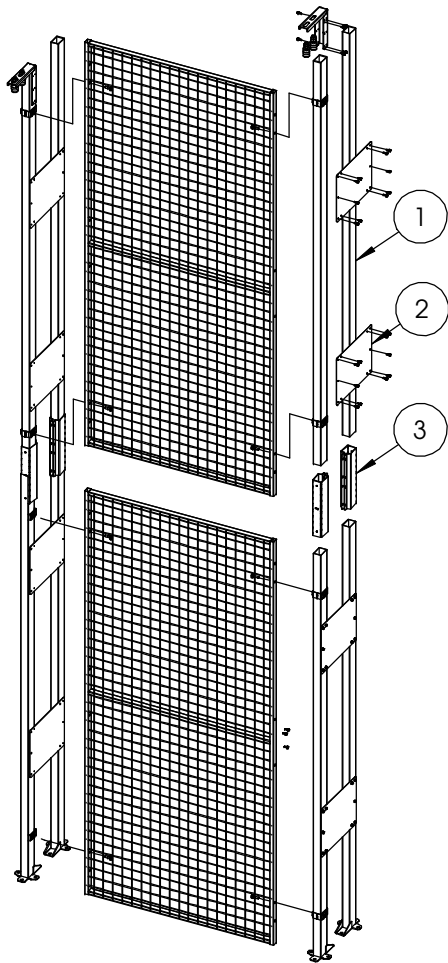

Linear slide door Caelum Door height 4.4m

TROAX
Follow Me

Cylinder

Padlock

Pos	Description	Art.no
1	Tube 60x40x1,5x2200	36500650
2	Support 350x260	36700109
3	Bracket extension	36700389
4	Str. p. tube 3000 ASSA/Euro	36700590
5	Tube 30x20 L=3000 End sh.	36001070
6	Washer 26x9x3 eccentric	89050290
7	Junction profile UX L=490	36500788

Linear slide door Caelum Door height 3m

TROAX
Follow Me

Cylinder

Padlock

Pos	Description	Art.no
1	Support For post	39202410
2	Str. p. tube 3000 ASSA/Euro	36700590
3	Sec.plate padlock UX short	26510519
4	Tube 30x20 L=3000 End sh.	36001070
5	Washer 26x9x3 eccentric	89050290
6	Junction profile UX L=490	36500788