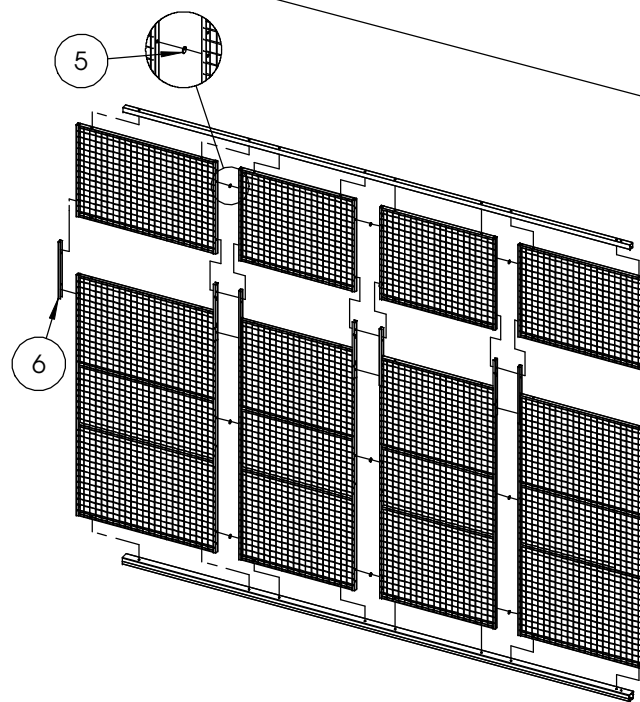

Linear slide door Caelum Door height 4.4m

TROAX
Follow Me

Cylinder

Padlock

Pos	Description	Art.no
1	Tube 60x40x1,5x2200	36500650
2	Support 350x260	36700109
3	Bracket extension	36700389
4	Str. p. tube 3000 ASSA/Euro	36700590
5	Tube 30x20 L=3000 End sh.	36001070
6	Washer 26x9x3 eccentric	89050290
7	Junction profile UX L=490	36500788

Linear slide door Caelum Door height 3m

TROAX
Follow Me

Cylinder

Padlock

Pos	Description	Art.no
1	Support For post	39202410
2	Str. p. tube 3000 ASSA/Euro	36700590
3	Sec.plate padlock UX short	26510519
4	Tube 30x20 L=3000 End sh.	36001070
5	Washer 26x9x3 eccentric	89050290
6	Junction profile UX L=490	36500788