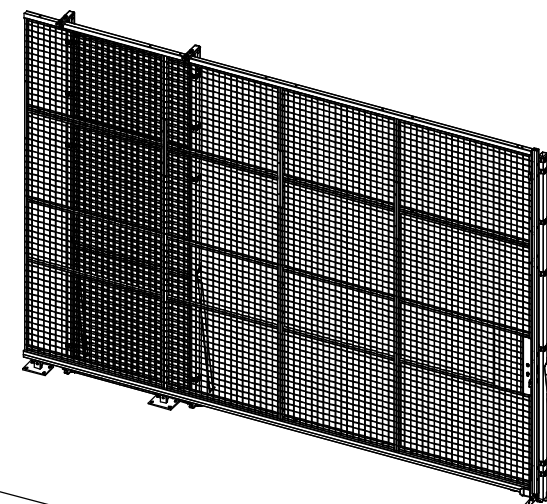

Linear slide door Caelum Door height 4.4m

TROAX
Follow Me

Cylinder

Padlock

Pos	Description	Art.no
1	Tube 60x40x1,5x2200	36500650
2	Support 350x260	36700109
3	Bracket extension	36700389
4	Str. p. tube 3000 ASSA/Euro	36700590
5	Tube 30x20 L=3000 End sh.	36001070
6	Washer 26x9x3 eccentric	89050290
7	Junction profile UX L=490	36500788

Linear slide door Caelum Door height 3m

TROAX
Follow Me

Cylinder

Padlock

Pos	Description	Art.no
1	Support For post	39202410
2	Str. p. tube 3000 ASSA/Euro	36700590
3	Sec.plate padlock UX short	26510519
4	Tube 30x20 L=3000 End sh.	36001070
5	Washer 26x9x3 eccentric	89050290
6	Junction profile UX L=490	36500788