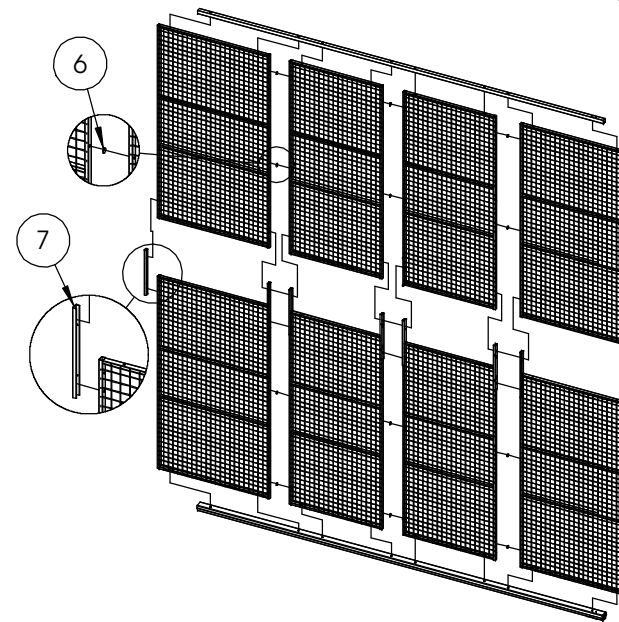

Linear slide door Caelum Door height 4.4m

TROAX
Follow Me

Cylinder

Padlock

Pos	Description	Art.no
1	Tube 60x40x1,5x2200	36500650
2	Support 350x260	36700109
3	Bracket extension	36700389
4	Str. p. tube 3000 ASSA/Euro	36700590
5	Tube 30x20 L=3000 End sh.	36001070
6	Washer 26x9x3 eccentric	89050290
7	Junction profile UX L=490	36500788

Linear slide door Caelum Door height 3m

TROAX
Follow Me

Cylinder

Padlock

Pos	Description	Art.no
1	Support For post	39202410
2	Str. p. tube 3000 ASSA/Euro	36700590
3	Sec.plate padlock UX short	26510519
4	Tube 30x20 L=3000 End sh.	36001070
5	Washer 26x9x3 eccentric	89050290
6	Junction profile UX L=490	36500788