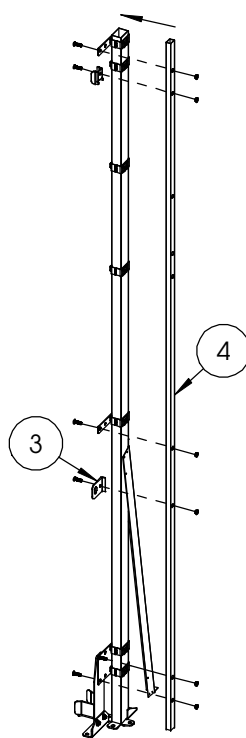

Linear slide door Caelum Door height 4.4m

TROAX
Follow Me

Cylinder

Padlock

Pos	Description	Art.no
1	Tube 60x40x1,5x2200	36500650
2	Support 350x260	36700109
3	Bracket extension	36700389
4	Str. p. tube 3000 ASSA/Euro	36700590
5	Tube 30x20 L=3000 End sh.	36001070
6	Washer 26x9x3 eccentric	89050290
7	Junction profile UX L=490	36500788

Linear slide door Caelum Door height 3m

TROAX
Follow Me

Cylinder

Padlock

Pos	Description	Art.no
1	Support For post	39202410
2	Str. p. tube 3000 ASSA/Euro	36700590
3	Sec.plate padlock UX short	26510519
4	Tube 30x20 L=3000 End sh.	36001070
5	Washer 26x9x3 eccentric	89050290
6	Junction profile UX L=490	36500788