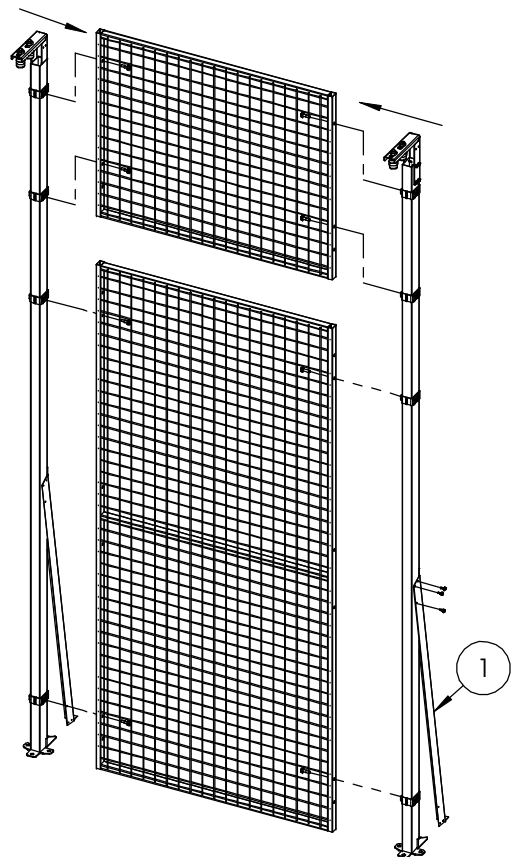

Linear slide door Caelum Door height 4.4m

TROAX
Follow Me

Cylinder

Padlock

Pos	Description	Art.no
1	Tube 60x40x1,5x2200	36500650
2	Support 350x260	36700109
3	Bracket extension	36700389
4	Str. p. tube 3000 ASSA/Euro	36700590
5	Tube 30x20 L=3000 End sh.	36001070
6	Washer 26x9x3 eccentric	89050290
7	Junction profile UX L=490	36500788

Linear slide door Caelum Door height 3m

TROAX
Follow Me

Cylinder

Padlock

Pos	Description	Art.no
1	Support For post	39202410
2	Str. p. tube 3000 ASSA/Euro	36700590
3	Sec.plate padlock UX short	26510519
4	Tube 30x20 L=3000 End sh.	36001070
5	Washer 26x9x3 eccentric	89050290
6	Junction profile UX L=490	36500788