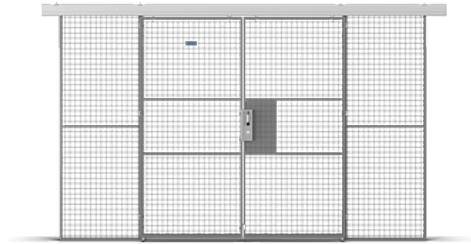

DOUBLE SLIDING DOOR IN SINGLE RAIL

Our Partitioning double sliding doors in single rail are available both with our door leaf panels or made from our wall panels. Standard door widths with door leaf panels are from 980+980 mm to 2940+2940 mm and standard door widths with wall panels are from 800+800 mm to 3000+3000 mm. Opening heights are from 2200 mm to 6600 mm. The runners above the doors slide in a single-track aluminium top rail and guide rails beneath the doors steer them firmly in the right direction, one to the left and one to the right. Lock options are padlock, euro cylinder and assa cylinder.

FACTS

ART. NO	COMPONENTS	
36906530	Kit 6530 MHL UX P	Dbl.Sld.Door Single Rail
36907610	Kit 7610 MHL UX EC	Slidedoor
36907670	Kit 7670 MHL UX AC	Acc. dbl.door Rail
36907680	Kit 7680 MHL UX EC	Acc. dbl.door Rail

ACCESSORIES

SECURE FASTENERS

COMBINE WITH

POST 60X40 WP

POST 80X80 WP

PANEL UX450
PARTITIONING
SYSTEM

PANEL UR350
PARTITIONING
SYSTEM

PANEL UR325
PARTITIONING
SYSTEM