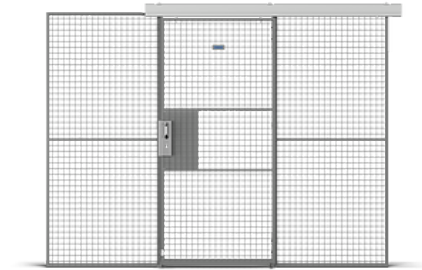

SINGLE SLIDING DOOR

Our Partitioning single sliding doors are available both with our door leaf panels or made from our wall panels. Standard door widths with door leaf panels are from 980 mm to 2940 mm and standard door widths with wall panels are from 800 mm to 3000 mm. Opening heights are from 2200 mm to 6600 mm.

The runners above the door slide in a single-track aluminium top rail and a guide rail beneath the door steer it firmly in the right direction.

Lock options are padlock, euro cylinder, assa cylinder, electric strike and electromagnet.