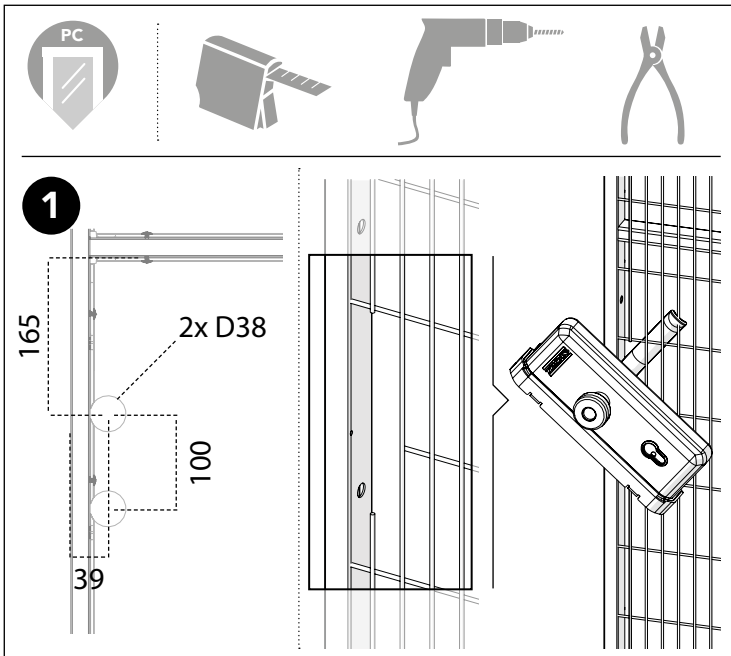

ASSEMBLY INSTRUCTION
– JUST FOLLOW ME

SAFE ESCAPE LOCK DOUBLE HINGED DOOR

KIT 36905881/82, 36905891/92

Kit Safe Escape Lock Double Hinged

Bag for Safe Escape Lock Double 88650326

Safe Escape Lock Double

Art no: 88754765 ver: 002