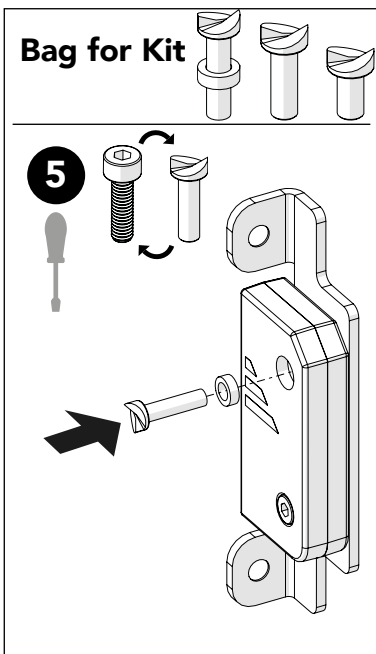

ASSEMBLY INSTRUCTION
– JUST FOLLOW ME

SAFE ESCAPE LOCK DOUBLE HINGED DOOR

KIT 36905881/82, 36905891/92

Kit Safe Escape Lock Double Hinged

Bag for Safe Escape Lock Double 88650326

Safe Escape Lock Double

Art no: 88754765 ver: 002