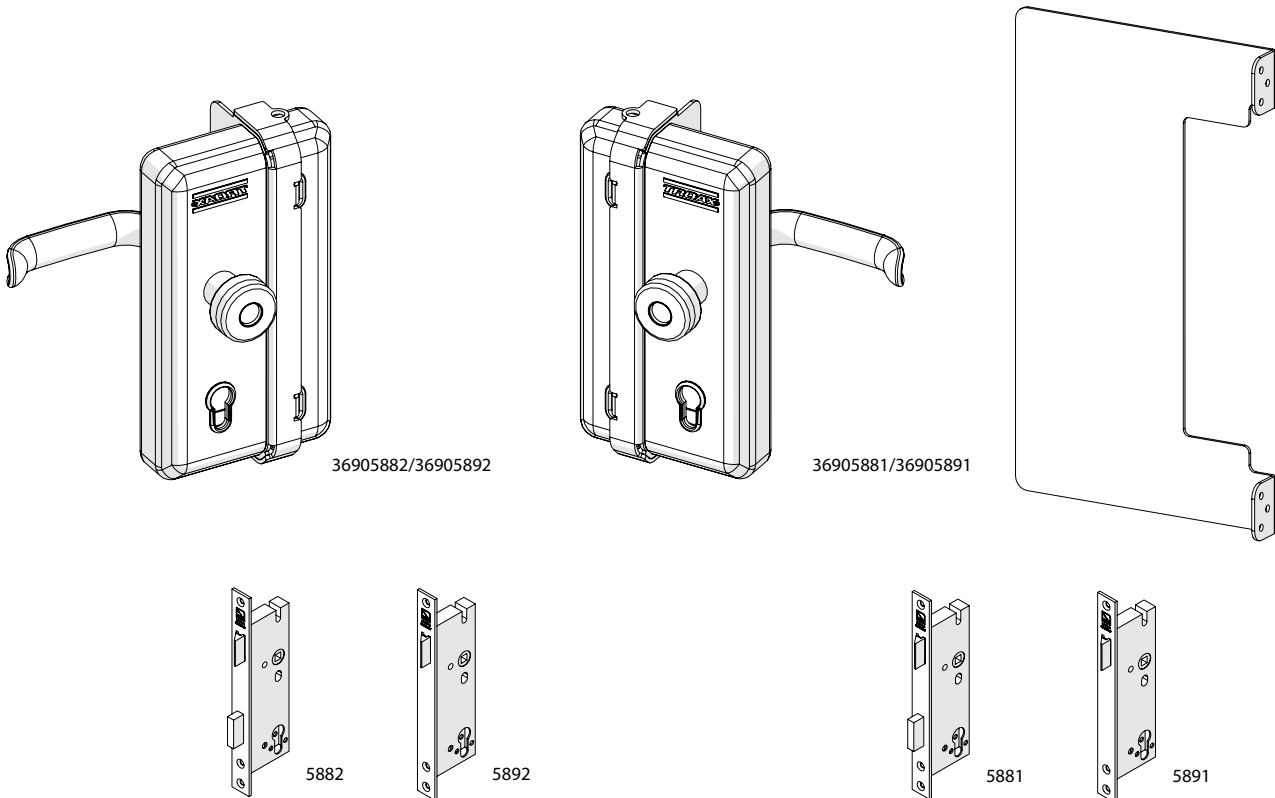

ASSEMBLY INSTRUCTION
– JUST FOLLOW ME

SAFE ESCAPE LOCK DOUBLE HINGED DOOR

KIT 36905881/82, 36905891/92

Kit Safe Escape Lock Double Hinged

Bag for Safe Escape Lock Double 88650326

Safe Escape Lock Double

Art no: 88754765 ver: 002