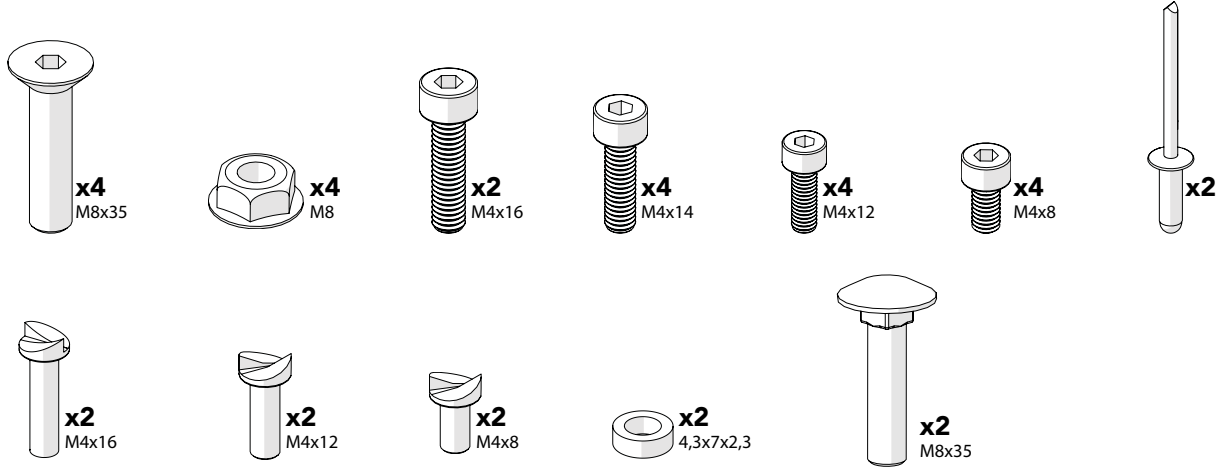

ASSEMBLY INSTRUCTION
– JUST FOLLOW ME

SAFE ESCAPE LOCK DOUBLE HINGED DOOR

KIT 36905881/82, 36905891/92

Kit Safe Escape Lock Double Hinged

Bag for Safe Escape Lock Double 88650326

Safe Escape Lock Double

Art no: 88754765 ver: 002