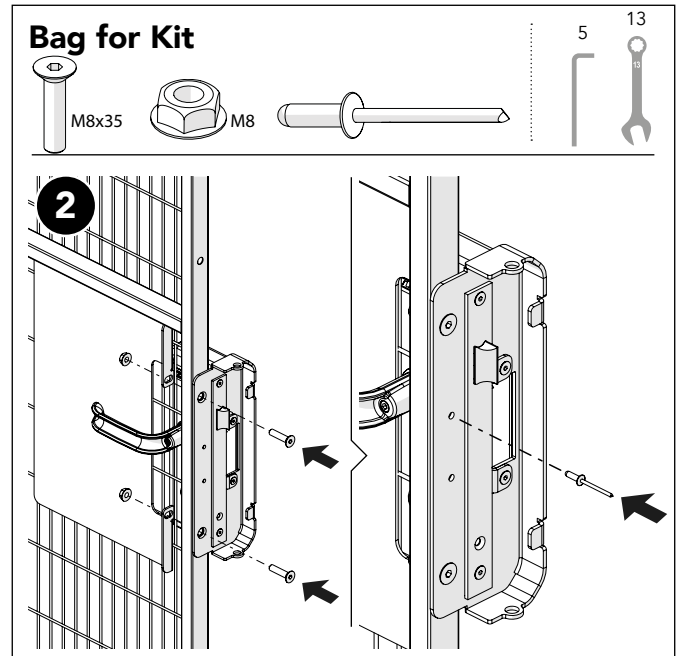

ASSEMBLY INSTRUCTION
– JUST FOLLOW ME

SAFE ESCAPE LOCK DOUBLE HINGED DOOR

KIT 36905881/82, 36905891/92

Kit Safe Escape Lock Double Hinged

Bag for Safe Escape Lock Double 88650326

Safe Escape Lock Double

Art no: 88754765 ver: 002