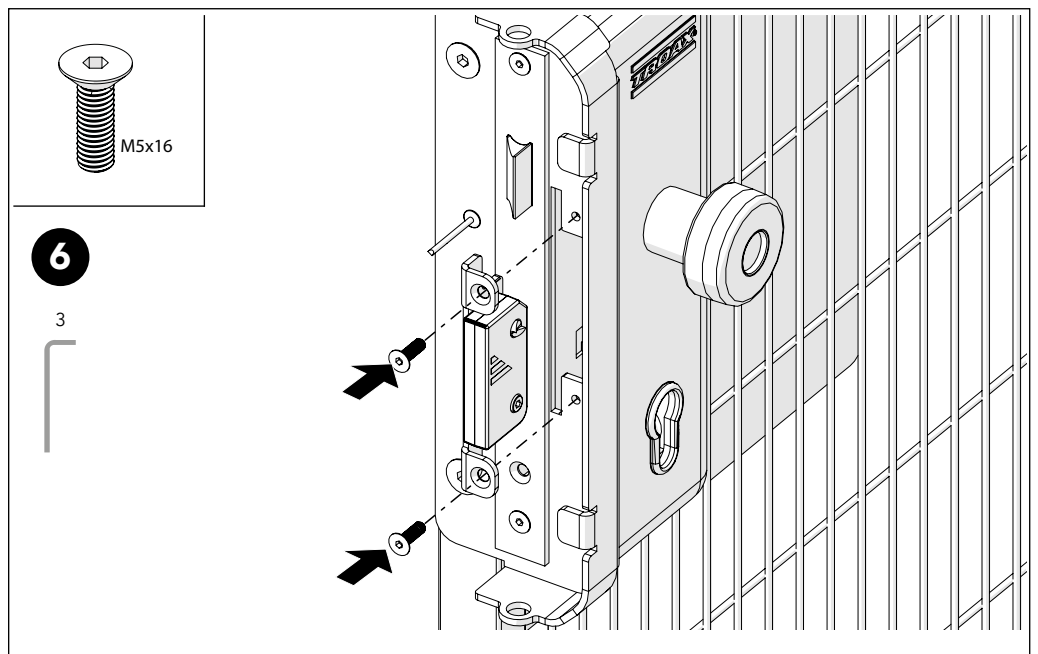

ASSEMBLY INSTRUCTION
– JUST FOLLOW ME

SAFE ESCAPE LOCK DOUBLE HINGED DOOR

KIT 36905881/82, 36905891/92

Kit Safe Escape Lock Double Hinged

Bag for Safe Escape Lock Double 88650326

Safe Escape Lock Double

Art no: 88754765 ver: 002