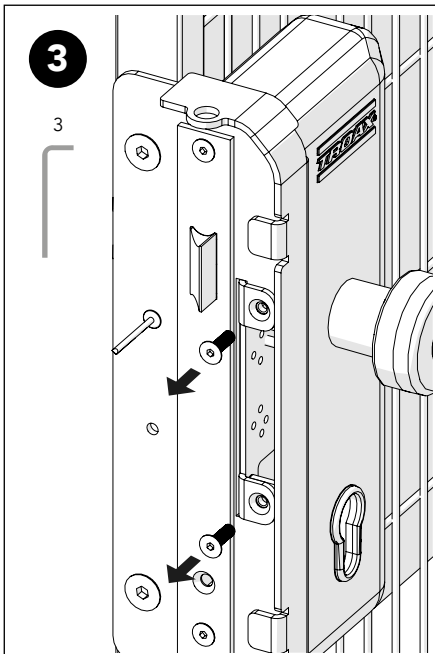

ASSEMBLY INSTRUCTION
– JUST FOLLOW ME

SAFE ESCAPE LOCK DOUBLE HINGED DOOR

KIT 36905881/82, 36905891/92

Kit Safe Escape Lock Double Hinged

Bag for Safe Escape Lock Double 88650326

Safe Escape Lock Double

Art no: 88754765 ver: 002