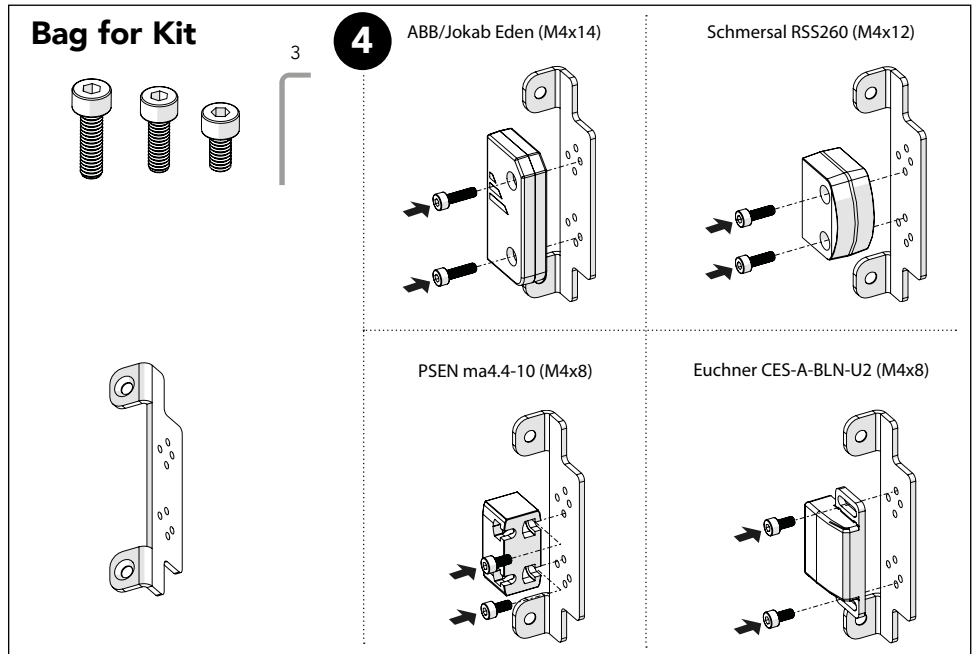

ASSEMBLY INSTRUCTION
– JUST FOLLOW ME

SAFE ESCAPE LOCK DOUBLE HINGED DOOR

KIT 36905881/82, 36905891/92

Kit Safe Escape Lock Double Hinged

Bag for Safe Escape Lock Double 88650326

Safe Escape Lock Double

Art no: 88754765 ver: 002