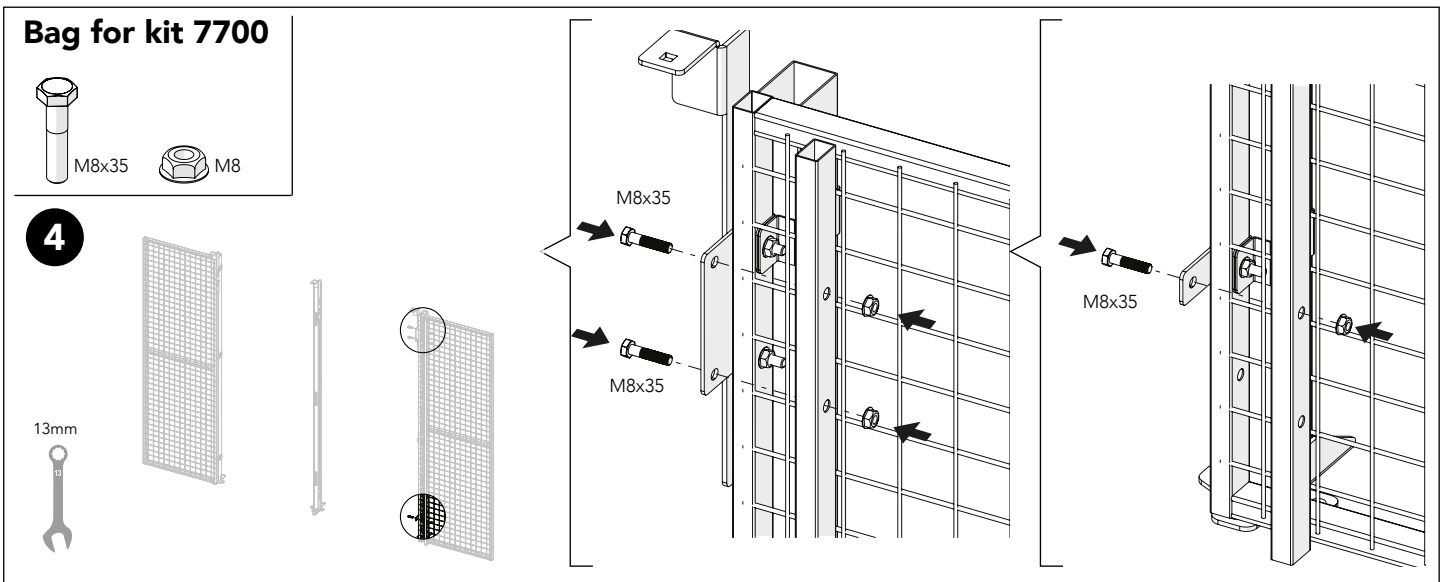

Art no: 89754508 ver: 002