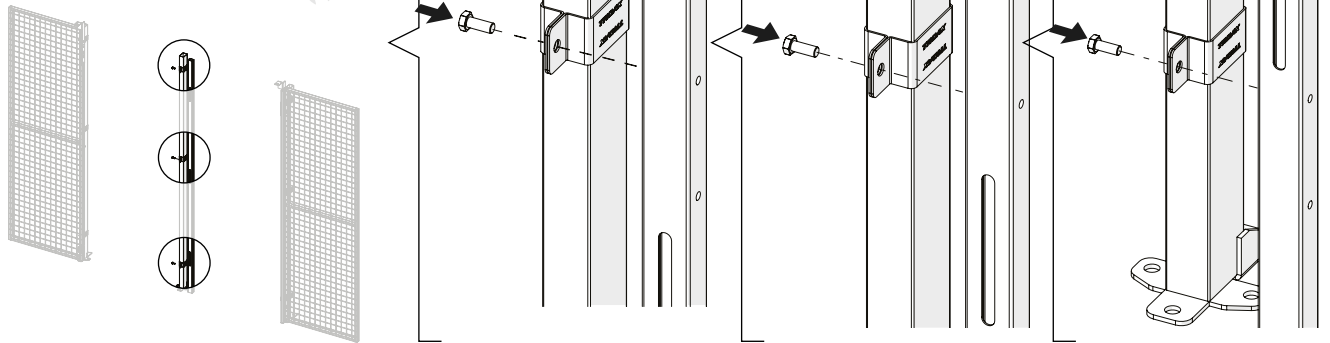

Bag for kit 7700

5