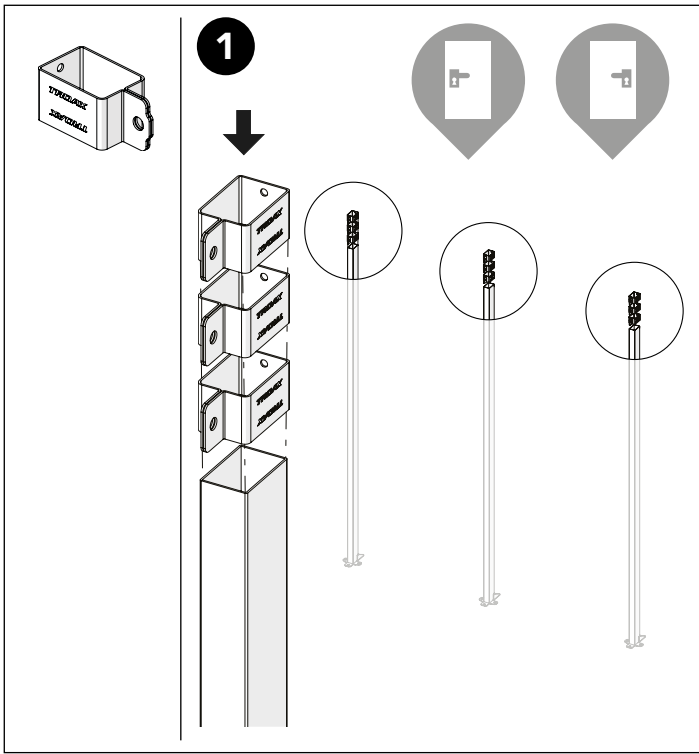

Art no: 89754508 ver: 002