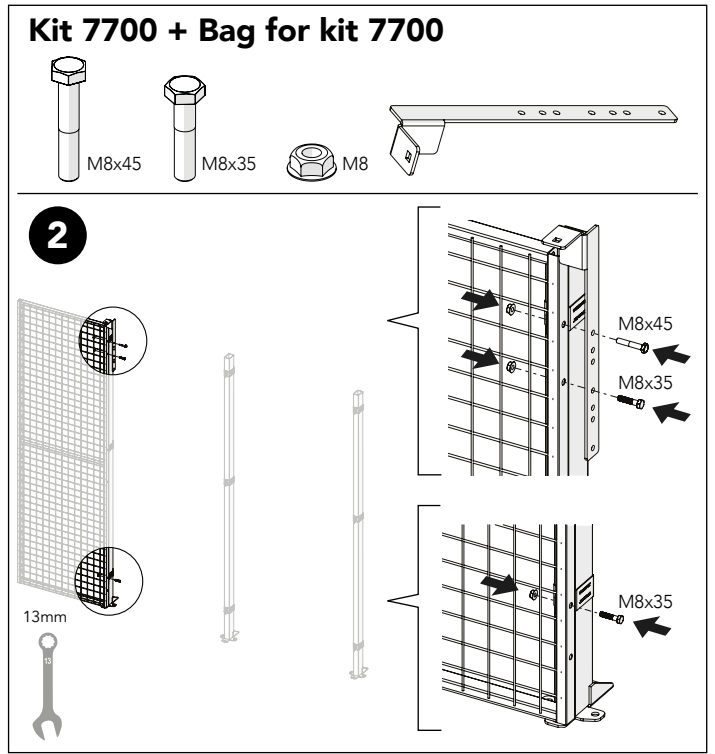

Art no: 89754508 ver: 002