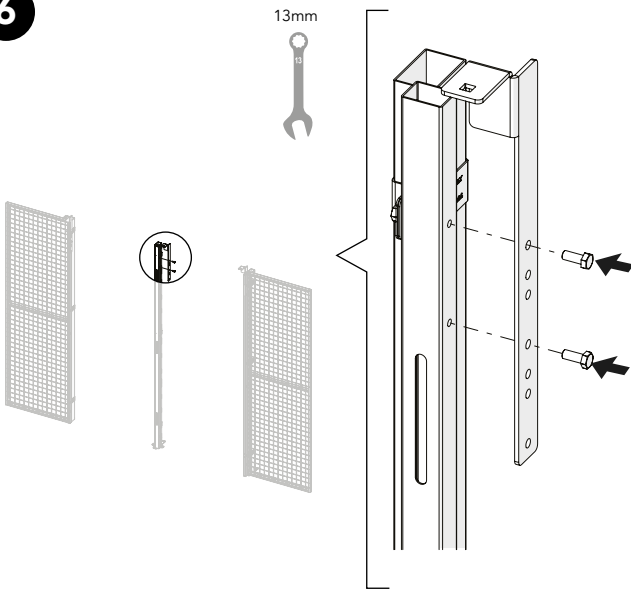

Bag for kit 7610

6