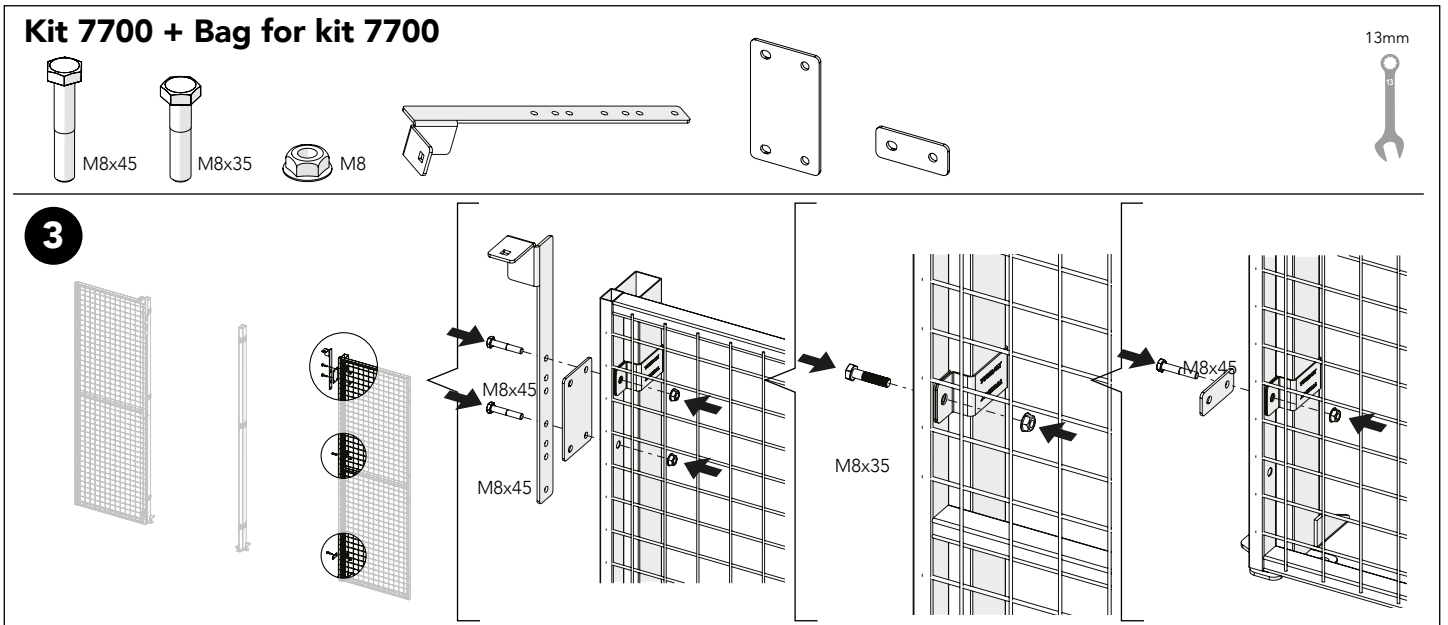

Art no: 89754508 ver: 002