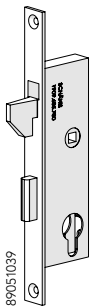

ASSEMBLY INSTRUCTION
– JUST FOLLOW ME

SLIDING DOOR EC LOCK DOUBLE RAIL

KIT 36907610, 36907700

Sliding door Euro Cylinder Lock Double rail

Kit 7700 MHL UX EC slide dbl rail 36907700

Bag for handle slide 88650331

Bag for kit 7700

13mm

13

14

Bag for kit 7700

15

Bag for kit 7700

16

Art no: 89754508 ver: 002

Kit 7630 MHL UX EC Slide

door 36907630

EC
22mm

x1

x1

x1

36901499