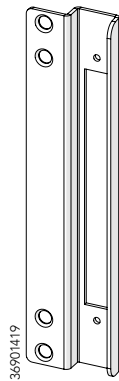

Art no: 89754508 ver: 002

Kit 7630 MHL UX EC Slide

door 36907630

EC
22mm

x1

x1

x1

36901499

x1

Bag for Kit 7630 88697610

x4
M8x20

x2
M8x35

x15
4,2x13

x2
M8

x2
M5x16

x2
M8x35