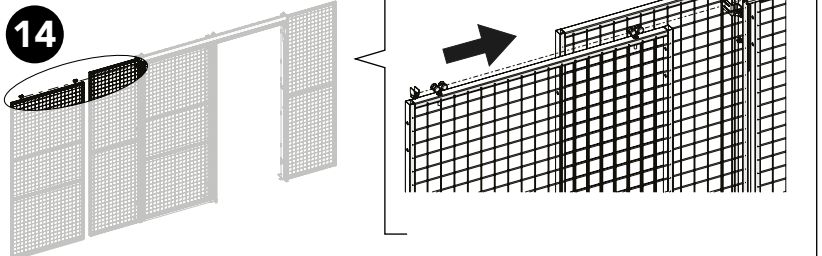

Bag for kit 7700

10

Bag for kit 7700

11

Bag for kit 7700

12

Bag for kit 7700

13mm

13

14

Bag for kit 7700

15

Bag for kit 7700

16

Art no: 89754508 ver: 002