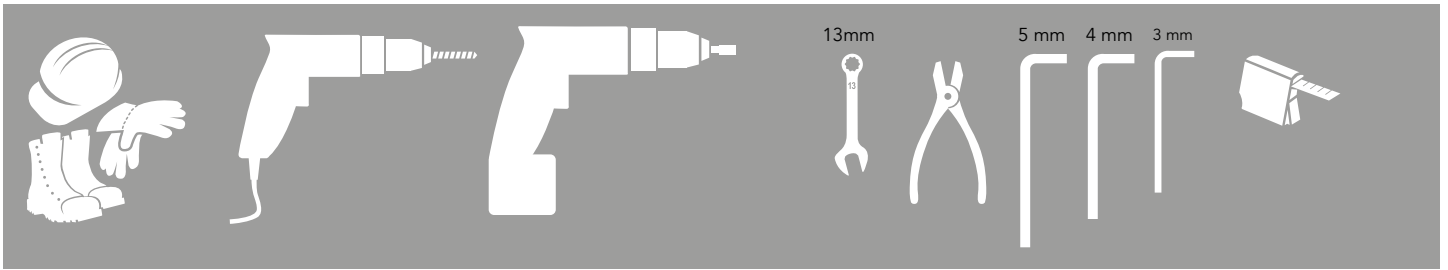

ASSEMBLY INSTRUCTION
– JUST FOLLOW ME

SLIDING DOOR EC LOCK DOUBLE RAIL

KIT 36907610, 36907700

Sliding door Euro Cylinder Lock Double rail

Kit 7700 MHL UX EC slide dbl rail 36907700

Bag for handle slide 88650331