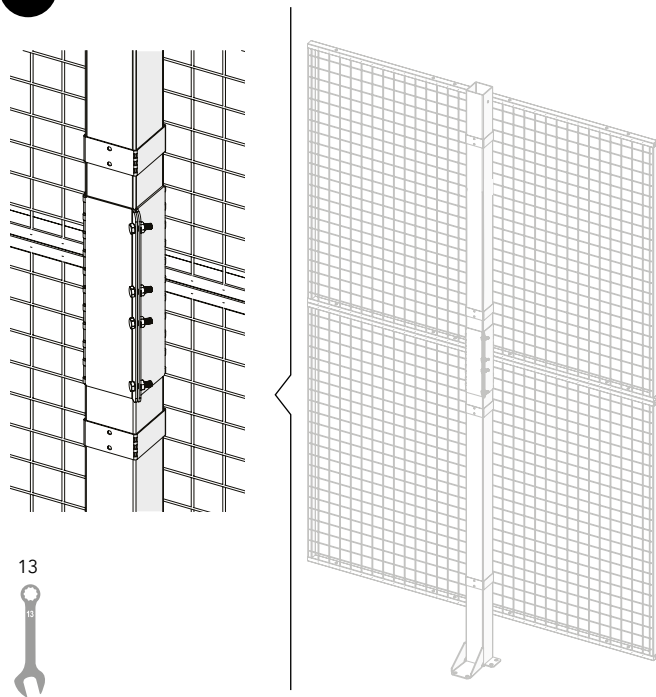

Kit Extension Bracket 36700479

1 SafeFix

1 SmartFix

2

2